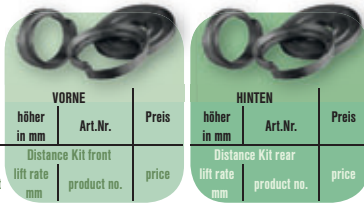

ohne / without SD-Kit

Hersteller / Modell (Typ)	Ausführung / model	Baujahr	Auflagen/ Hinweise	Teile- gutach- ten	VORNE			HINTEN		
					höher in mm	Art.Nr.	Preis	höher in mm	Art.Nr.	Preis
manufacturer (vehicle type)	model	year of construction	references	töv document	Distance Kit front lift rate mm	product no.	price	Distance Kit rear lift rate mm	product no.	price